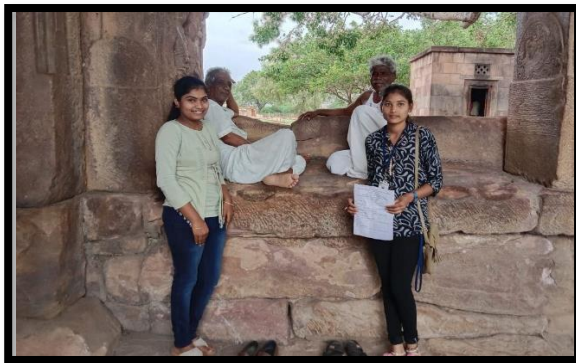

Department of Geography

Views of Educational Tour & Project Work of B. A. Final Year Students; 2022-23

Department of Geography

Department of Geography

Department of Geography

Department of Geography

Field Visit to Shri SDM Rural Development Office Mudalgi
on 29-01-2020 @ 11.15 am